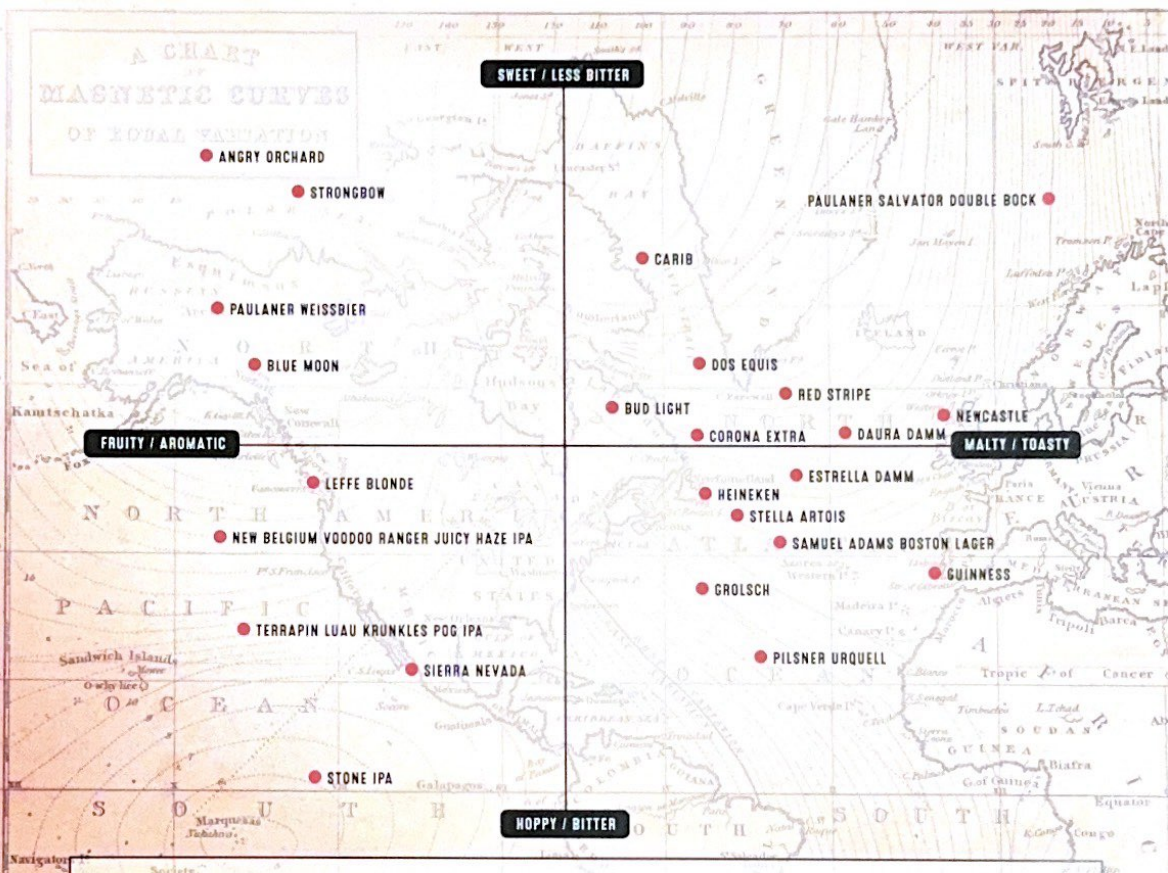

### BRAWNY BROWNS

Guinness, Ireland, Stout 7.99  
 Newcastle, England, Brown Ale 7.99  
 Paulaner Salvator Double Bock, Germany, Doppelbock 7.99

### BELGIAN SPIRIT

Blue Moon, USA, Belgian White Ale 7.99  
 Leffe Blonde, Belgium, Belgian White 7.99  
 Stella Artois, Belgium, Pilsner 7.99

### SECOND COUSINS

Angry Orchard, USA, Hard Cider 7.99  
 Daura Damm, Spain, Gluten-Free 7.99  
 Strongbow, England, Dry Cider 7.99

### NON-ALCOHOLIC

Heineken 0.0, The Netherlands, No Alcohol 0.0% ABV 6.99

Use this chart as a reference to see how different beer styles taste relative to one another.  
 Beers on the left hand side may have more elements of citrus, tropical fruit, floral and spice.  
 Beers on the right hand side may have more roasted, graham cracker, caramel and toffee notes.  
 Beers on the top section scale from balanced, to less bitter and finally into genuine sweetness.  
 Beers on the bottom section are all about the hops: piney, resinous, aromatic, herbal and yes, bitter.