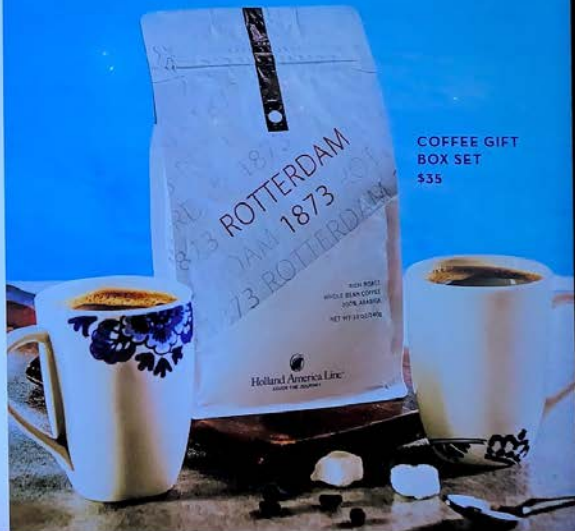

EXTRA SHOT

¢75

NATURAL FLAVOR

¢75

ROTTERDAM 1873

A TASTE OF HOLLAND

Our cafe is proud to serve Rotterdam 1873, a traditional Dutch coffee blend, small-batch roasted exclusively for Holland America Line.

For a limited time only, we are offering the perfect gift set for bringing home a taste of Holland.